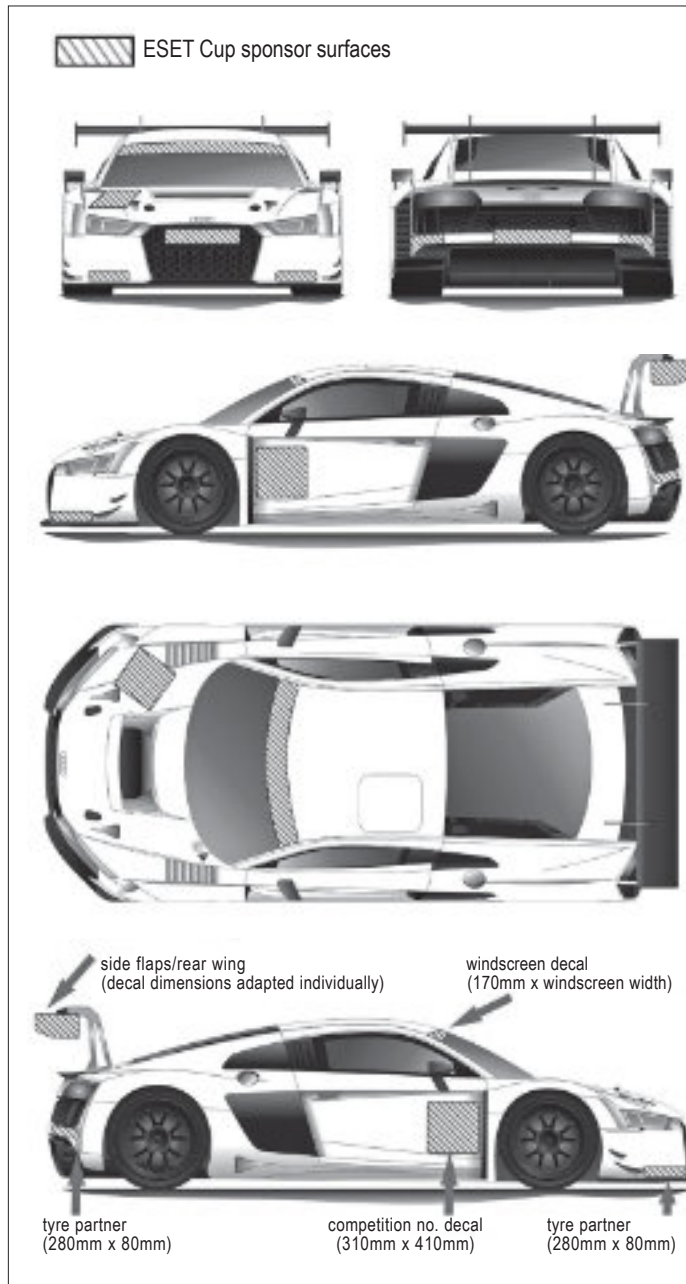

Appendix 2 · Cars

Official series partner surfaces
 A minimum offset of 50mm must be respected between official ESET Cup sponsor surfaces and the team's private sponsors.

Appendix 2 · Cars

Dimensions of official decals
 A minimum offset of 50mm must be respected between official ESET Cup sponsor surfaces and the team's private sponsors.